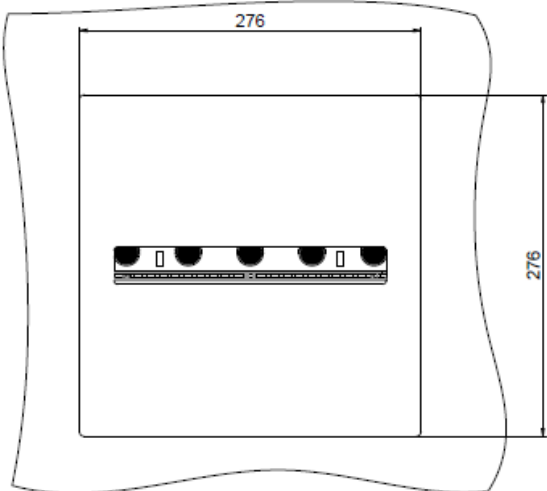

Dimplex Cassette 250

CASSETTE

Fixing options :
 (A) - Side fixing points
 (B) - Base fixing points

Metal Bed

Worktop Aperture

(Recess dimension - 271x271x2.5mm deep max)