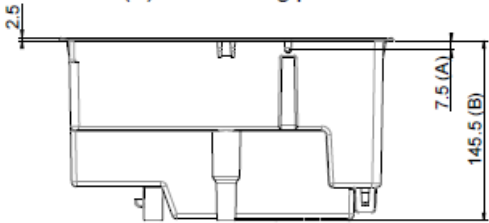

Dimplex Cassette 250

CASSETTE

Fixing options :
 (A) - Side fixing points
 (B) - Base fixing points

Metal Bed

Worktop Aperture

(Recess dimension - 271x271x2.5mm deep max)