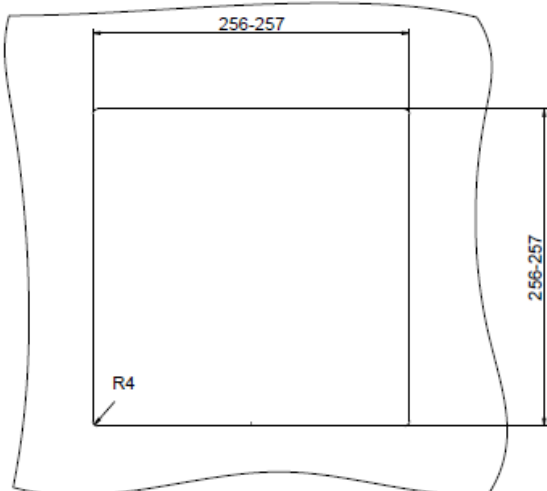

Dimplex Cassette 250

CASSETTE

Fixing options :
 (A) - Side fixing points
 (B) - Base fixing points

Metal Bed

Worktop Aperture

(Recess dimension - 271x271x2.5mm deep max)