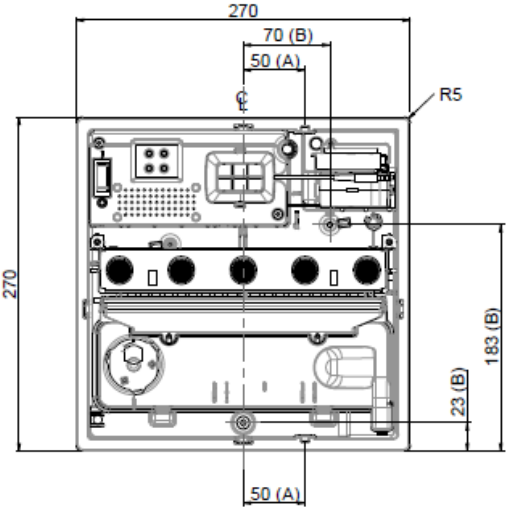

Dimplex Cassette 250

CASSETTE

Fixing options :
 (A) - Side fixing points
 (B) - Base fixing points

Metal Bed

Worktop Aperture

(Recess dimension - 271x271x2.5mm deep max)